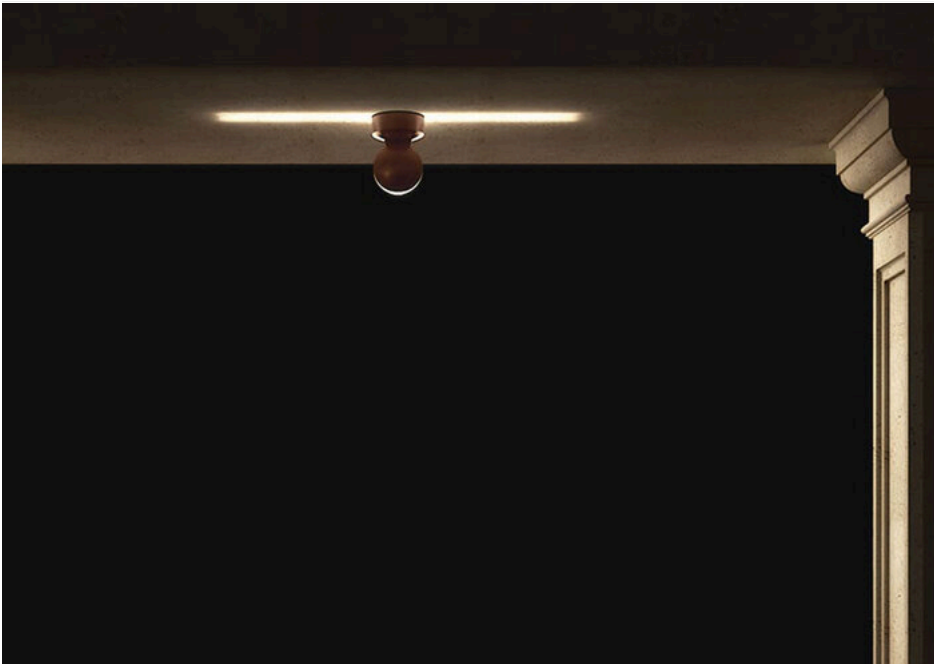

iGuzzini extends its Trick series with the LED luminaire Trick e^m | all images courtesy of iGuzzini

TRICK E^M ENHANCES ARCHITECTURE WITH EXPRESSIVE FREEDOM

iGuzzini, known for its commitment to visual well-being, chromatic precision, and energy efficiency, created the Trick series in collaboration with Croatian lighting designer Dean Skira to challenge the conventions of architectural lighting and push the boundaries of spatial solidity. The Italian company excels in designing and developing all types of optics in-house, ensuring tailored lighting solutions for both indoor and outdoor environments. By bringing his artistic vision and lighting expertise to the Trick series, Skira merges art with functionality, aligning with iGuzzini's dedication to smart lighting products designed for intelligent management and optimized energy use.

Trick e^m, the 2024 addition to the Trick series, exemplifies Skira's philosophy of lighting as a medium for artistic expression rather than mere illumination. This compact and versatile fixture can be modulated to create graphic lighting effects and dynamic volumes. While the Trick family is known for its three distinct effects (blades/radial/washer), Trick e^m introduces a new dynamic approach. Designed to be flexible and creative, the luminaire features ten autonomous segments with 360° movement, allowing for expressive freedom with segmental, dynamic lighting effects.

LASCIATE OGNI SPERANZA O VOI CHE ENTRATE
(divine comedy, dante alighieri)

we use cookies to make your reading a better experience.

got it! [more info >](#)