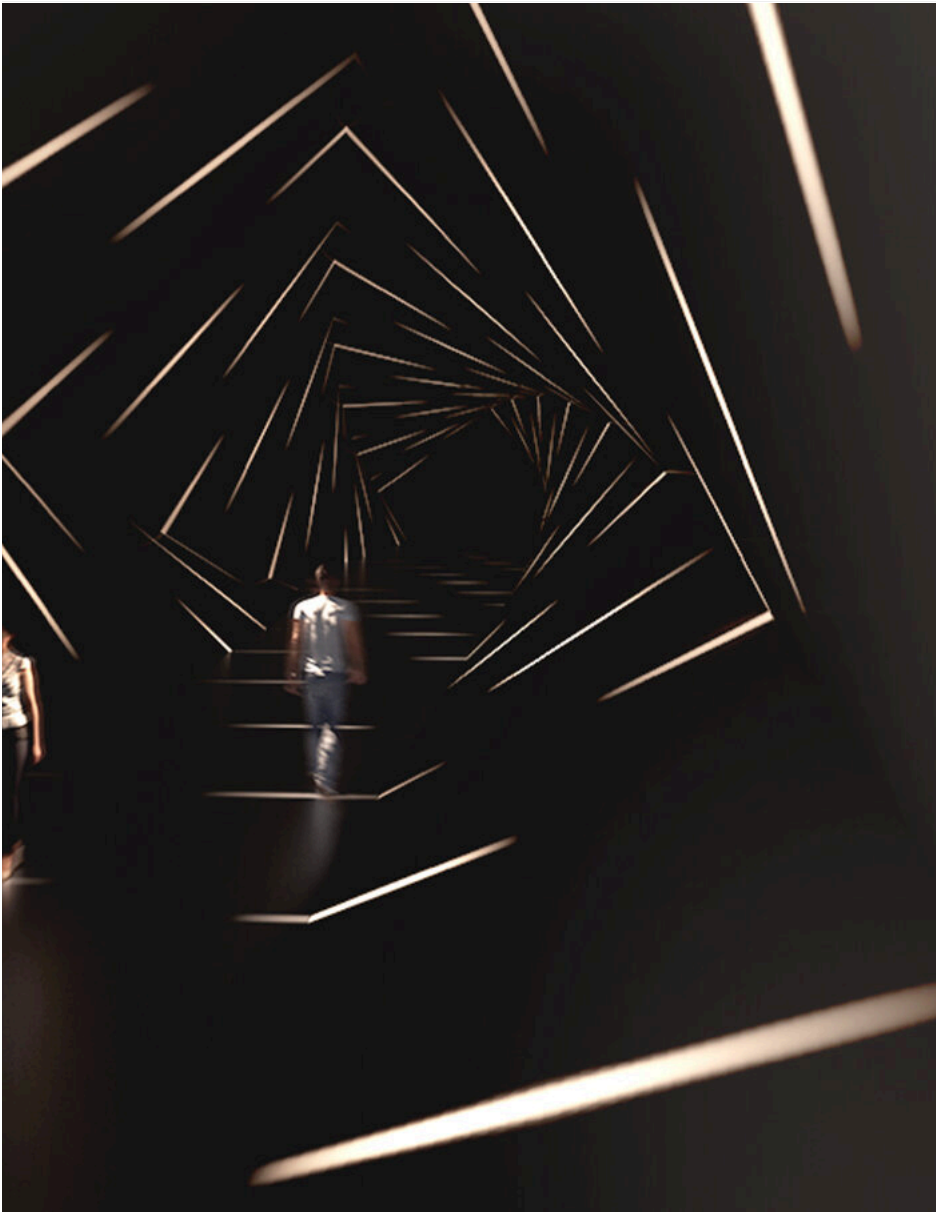

Trick e^m exemplifies Skira's philosophy of lighting as a medium for artistic expression

---

LASCIATE OGNI SPERANZA O VOI CHE ENTRATE
(divine comedy, dante alighieri)

we use cookies to make your reading a better experience.

got it! [more info >](#)